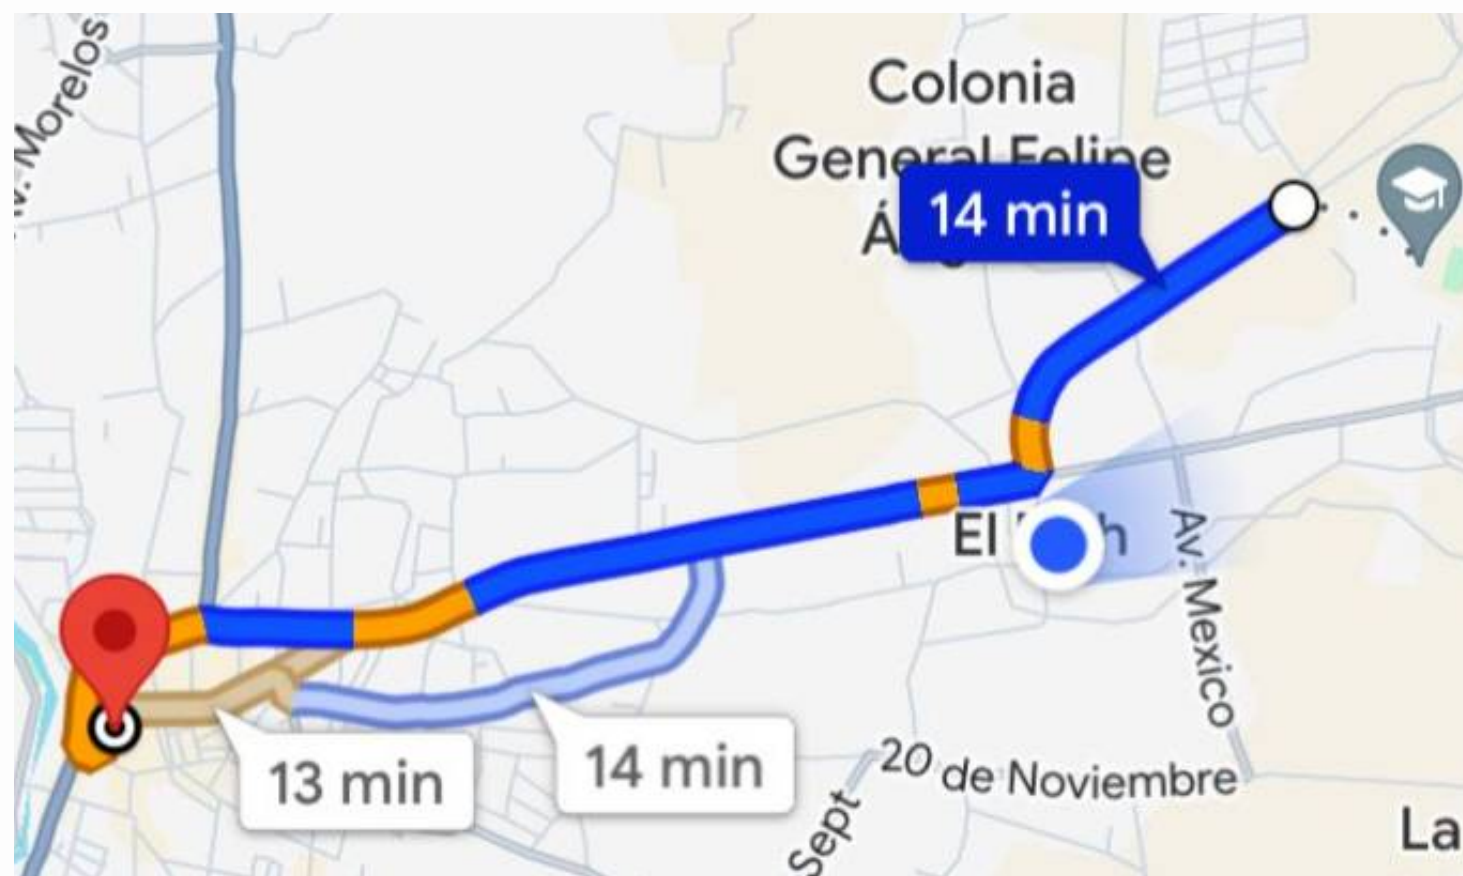

BANCO BBVA BANCOMER

24 HORAS

01

Plaza Juárez 9,
Centro 42300,
Ixmiquilpan
Hgo.