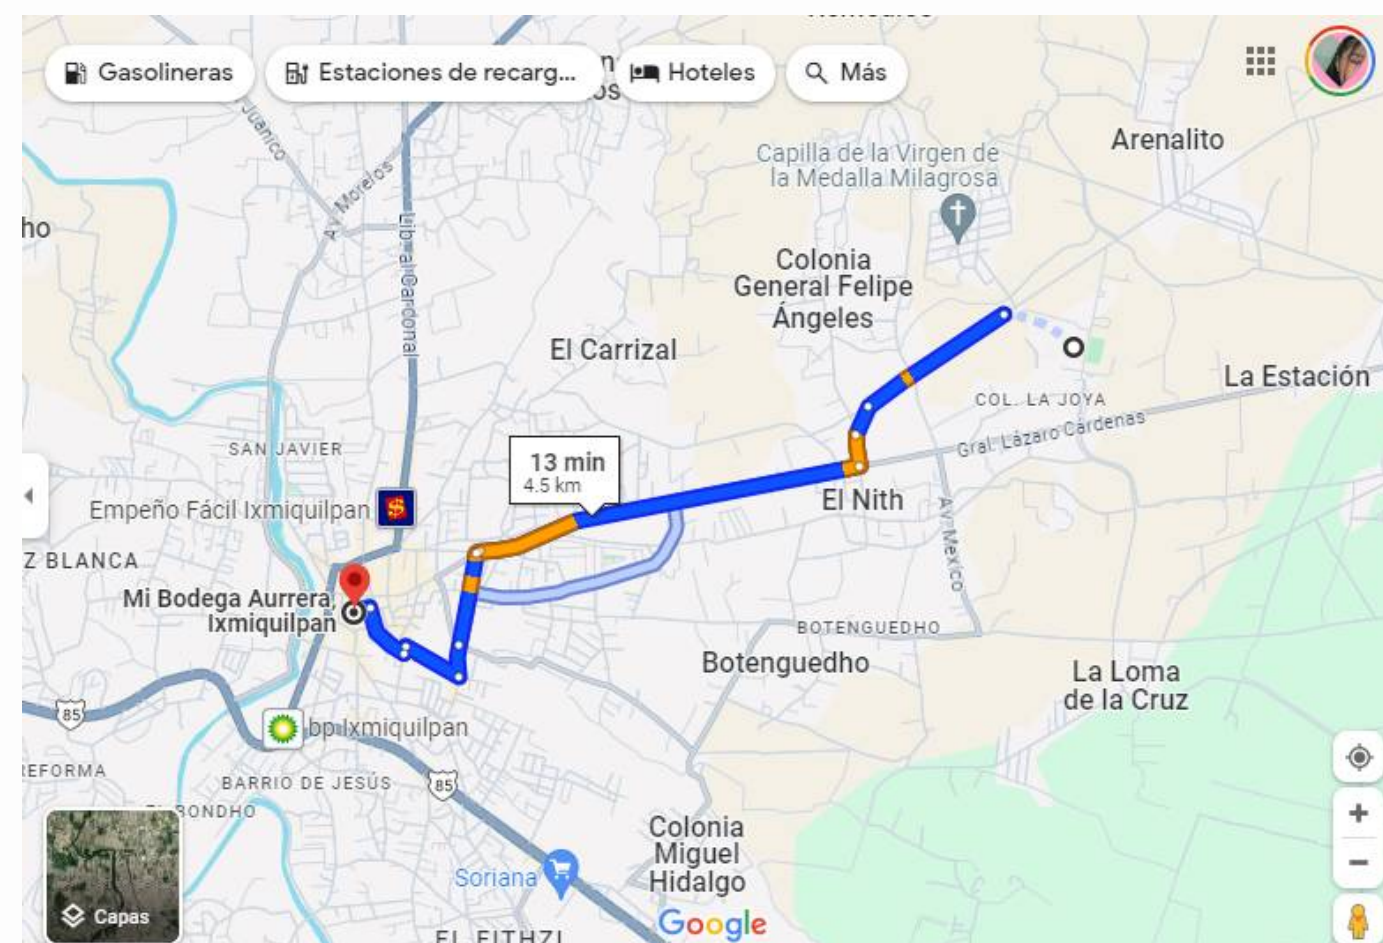

A photograph of a Soriana convenience store in Ixmiquilpan. The store has a prominent red sign with the Soriana logo and name. The building is modern with large windows and a yellow facade on the right side. The scene is captured during the day with a clear blue sky. A motorcycle is parked in the foreground on the left, and a shopping cart is visible near the entrance. The overall atmosphere is bright and clean.

# BODEGA AURRERA CENTRO

01

Juárez 9, 42300  
Ixmiqulpan,  
Hidalgo · ~7 km

[ABRE ENLACE PARA ACCEDER A GOOGLE MAPS](#)

Bodega Aurrera